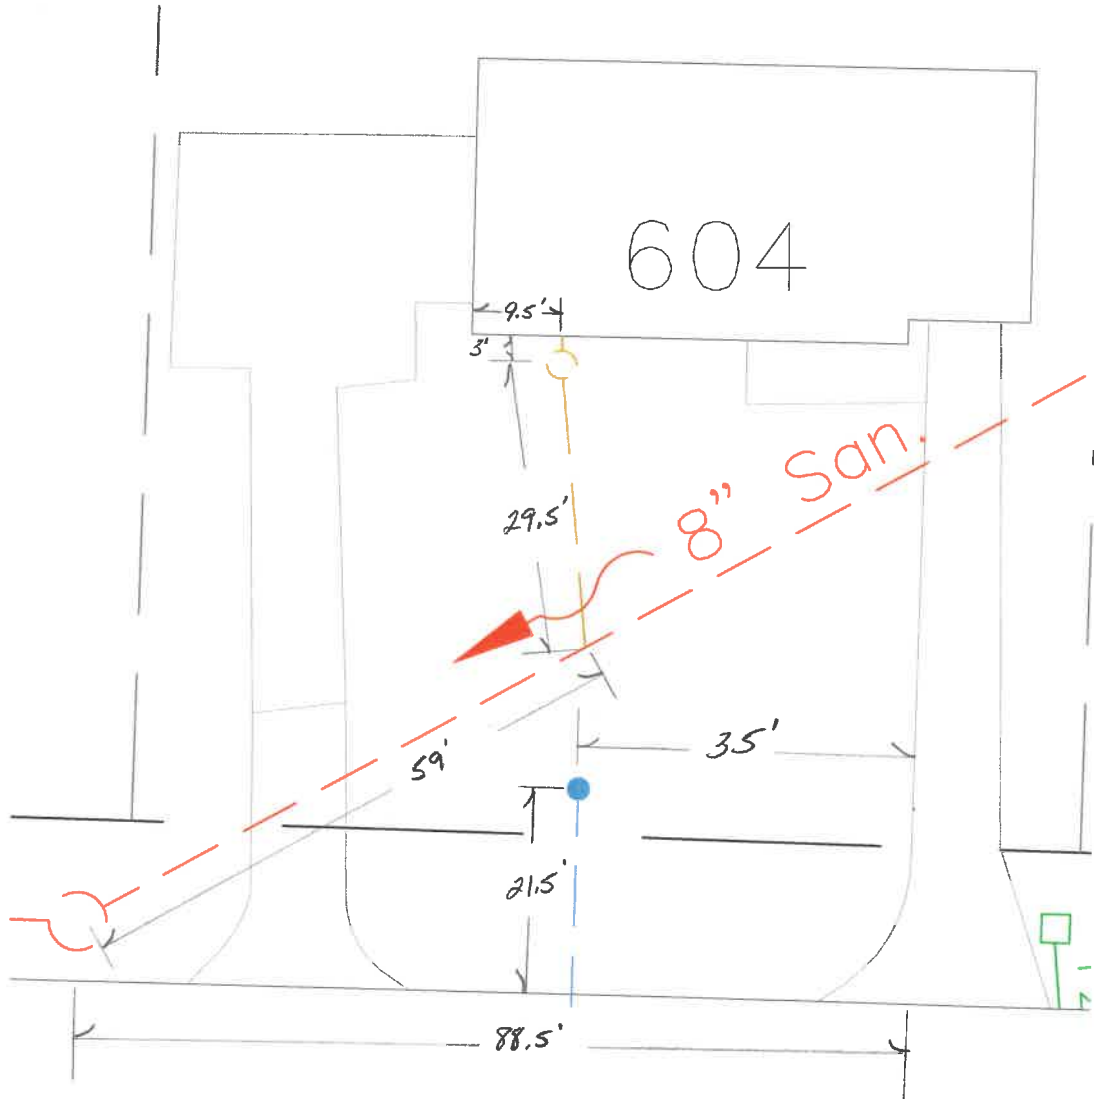

1" = 20'

11-8-18

Tressler Plumbing

Insp. By: A. Deblin

1"=20'

11-8-18

Tressler Plumbing

Insp. By: A. Deblin